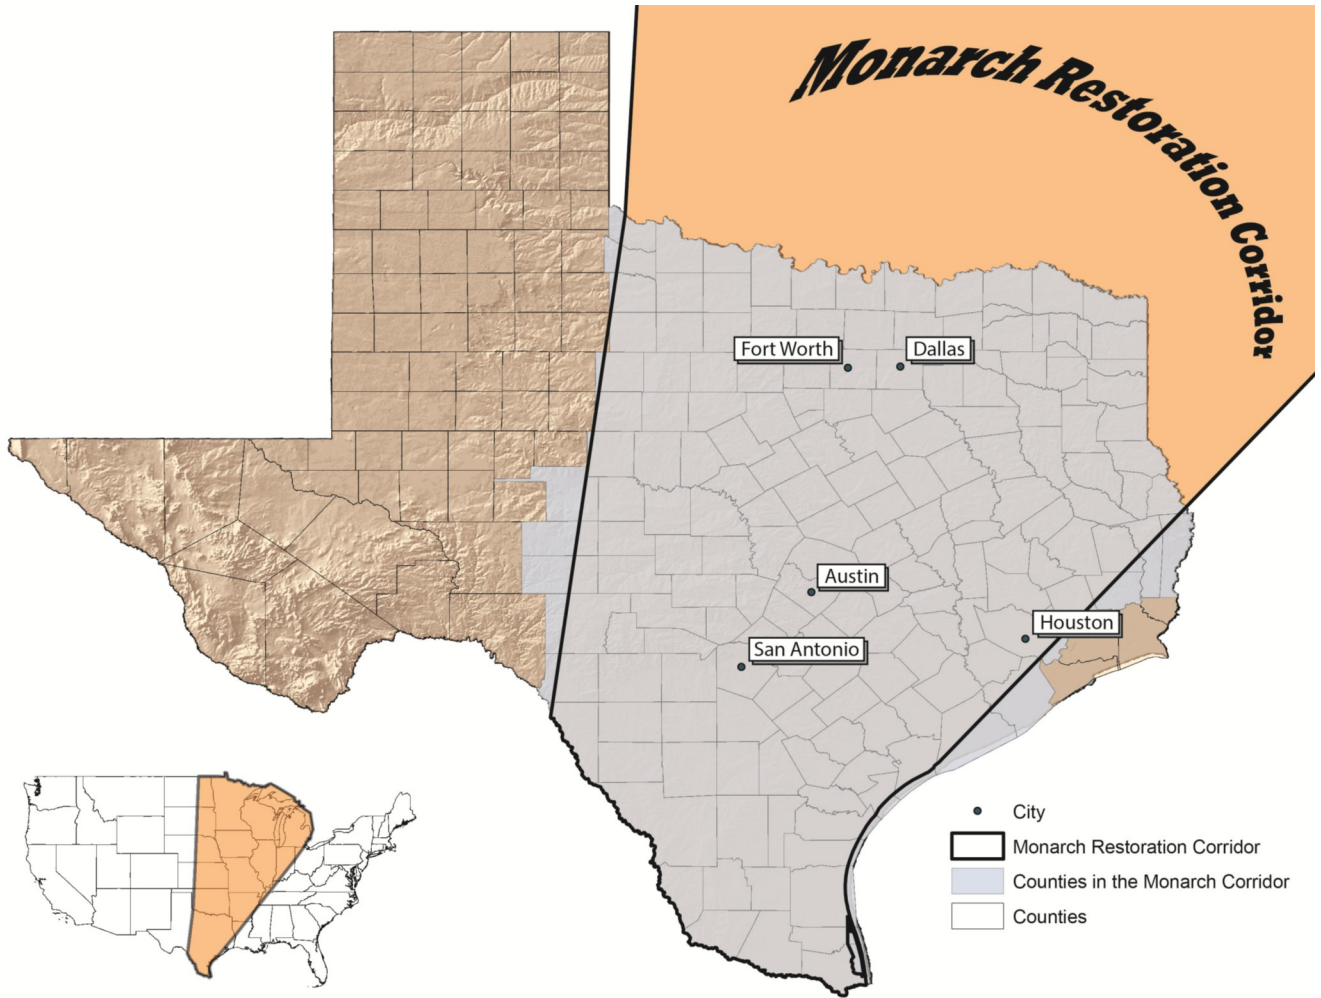

# PROJECT AREA

## COUNTIES WITHIN THE PROJECT AREA:

Anderson	Burnet	Denton	Gregg	Jim Hogg	Limestone	Newton	Schleicher	Victoria
Angelina	Caldwell	DeWitt	Grimes	Jim Wells	Live Oak	Nolan	Shackelford	Walker
Aransas	Calhoun	Dimmit	Guadalupe	Johnson	Llano	Nueces	Shelby	Waller
Archer	Callahan	Duval	Hamilton	Jones	Madison	Palo Pinto	Smith	Washington
Atascosa	Cameron	Eastland	Hardeman	Karnes	Marion	Panola	Somervell	Webb
Austin	Camp	Edwards	Hardin	Kaufman	Mason	Parker	Starr	Wharton
Bandera	Cass	Ellis	Harris	Kendall	Matagorda	Polk	Stephens	Wichita
Bastrop	Chambers	Erath	Harrison	Kenedy	Maverick	Rains	Stonewall	Wilbarger
Baylor	Cherokee	Falls	Haskell	Kerr	McCulloch	Real	Sutton	Willacy
Bee	Clay	Fannin	Hays	Kimble	McLennan	Red River	Tarrant	Williamson
Bell	Coleman	Fayette	Henderson	Kinney	McMullen	Refugio	Taylor	Wilson
Bexar	Collin	Foard	Hidalgo	Kleberg	Medina	Robertson	Throckmorton	Wise
Blanco	Colorado	Fort Bend	Hill	Knox	Menard	Rockwall	Titus	Wood
Bosque	Comal	Franklin	Hood	La Salle	Milam	Runnels	Tom Green	Young
Bowie	Comanche	Freestone	Hopkins	Lamar	Mills	Rusk	Travis	Zapata
Brazoria	Concho	Frio	Houston	Lampasas	Montague	Sabine	Trinity	Zavala
Brazos	Cooke	Gillespie	Hunt	Lavaca	Montgomery	San Augustine	Tyler	
Brooks	Coryell	Goliad	Jack	Lee	Morris	San Jacinto	Upshur	
Brown	Dallas	Gonzales	Jackson	Leon	Nacogdoches	San Patricio	Uvalde	
Burleson	Delta	Grayson	Jasper	Liberty	Navarro	San Saba	Van Zandt	